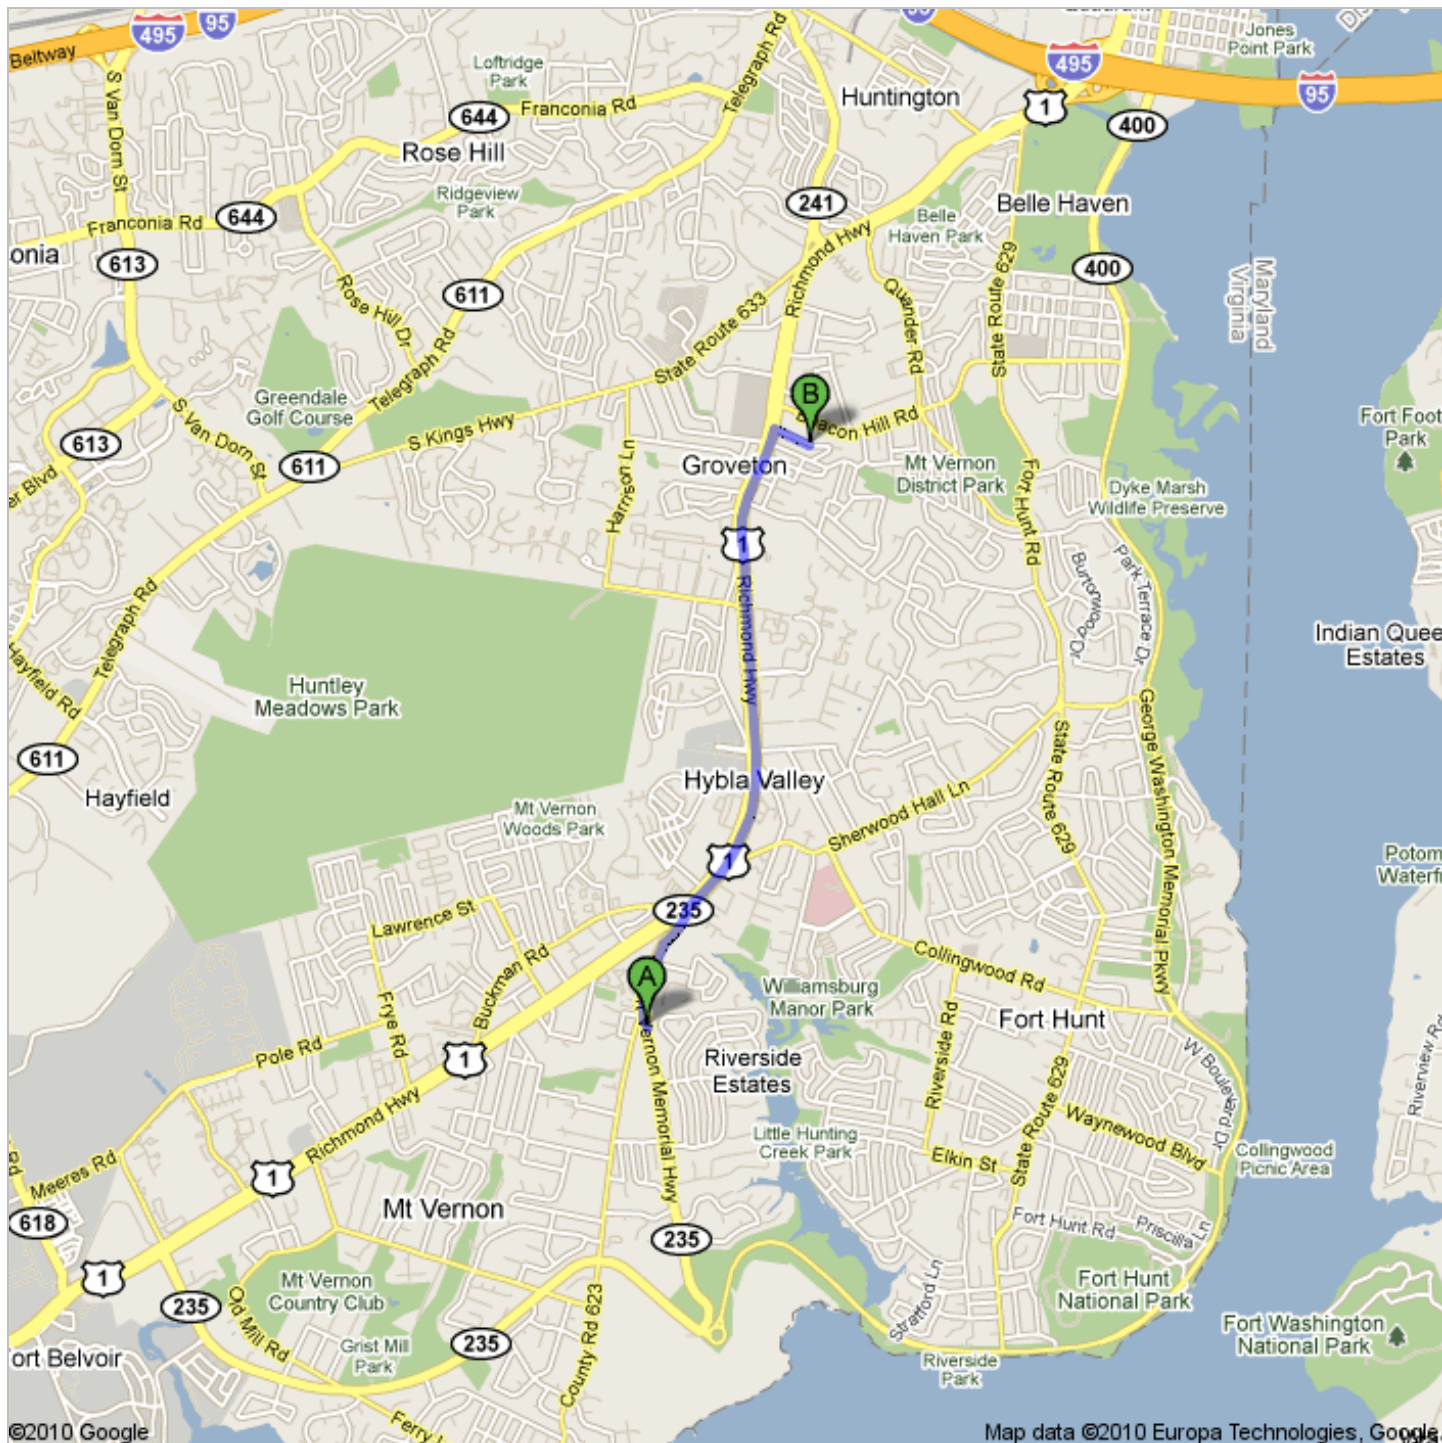

Directions to 2704 Schooley Dr, Alexandria, VA 22306

3.1 mi – about 4 mins

**Save trees. Go green!**  
 Download Google Maps on your phone at [google.com/gmm](http://google.com/gmm)

 8319 Mt Vernon Hwy, Alexandria, VA 22309

 1. Head **north** on **VA-235 N** toward **County Rd 623/Old Mt Vernon Rd** go 0.6 mi  
About 1 min total 0.6 mi

 2. Continue onto **Richmond Hwy/US-1 N** go 2.3 mi  
About 3 mins total 2.9 mi

 3. Turn **right** at **Schooley Dr** go 0.2 mi  
Destination will be on the left total 3.1 mi

 2704 Schooley Dr, Alexandria, VA 22306

These directions are for planning purposes only. You may find that construction projects, traffic, weather, or other events may cause conditions to differ from the map results, and you should plan your route accordingly. You must obey all signs or notices regarding your route.

Map data ©2010 Google

Directions weren't right? Please find your route on [maps.google.com](http://maps.google.com) and click "Report a problem" at the bottom left.